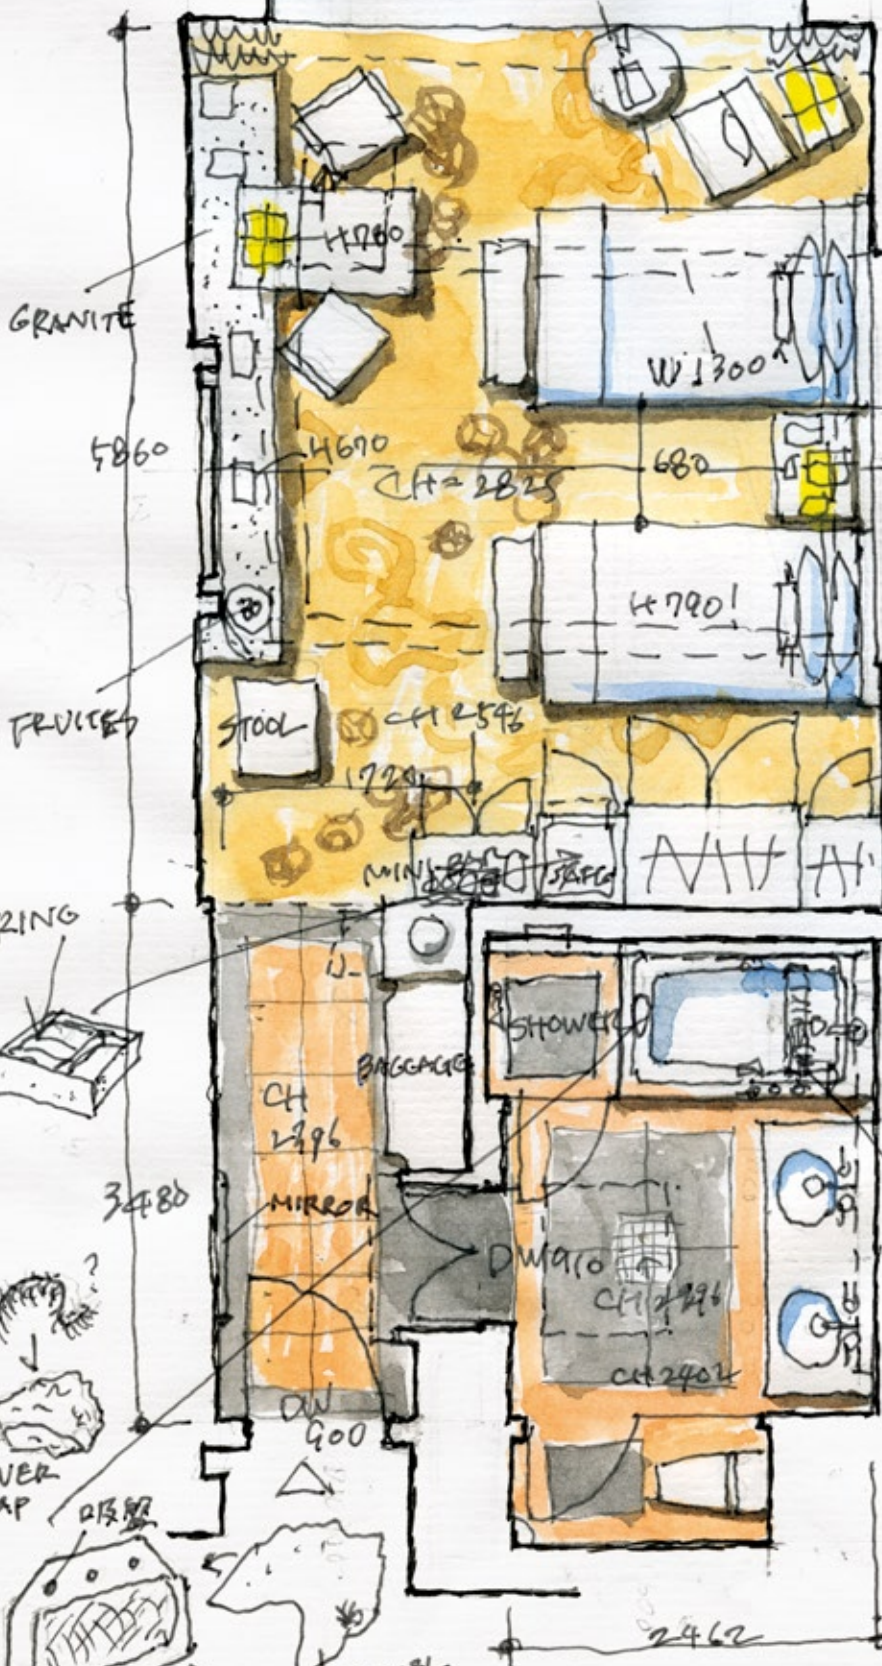

VIEW

FOUR SEASONS HOTEL
HONG KONG

4445

2000

DETAIL OF WRITING DESK

3120

L'OCCITANE SHOWER GEL

TOWEL

BATH RACK

850

2462

49 m²

SHOWER CAP

PILLOW