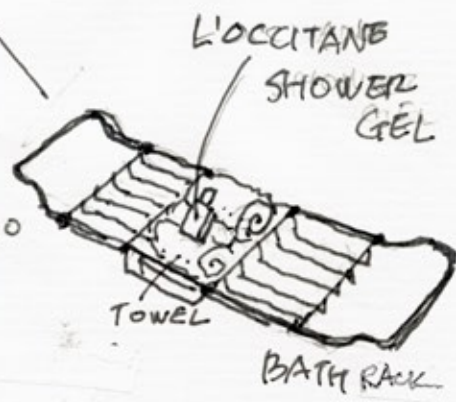

VIEW

FOUR SEASONS HOTEL
HONG KONG

4445

2000

DETAIL OF WRITING DESK

3120

L'OCCITANE SHOWER GEL

TOWEL

BATH RACK

850

2462

49 m²

SHOWER CAP

PILLOW