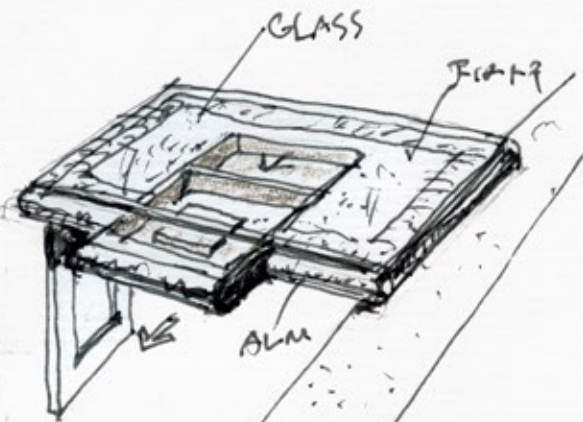

VIEW

FOUR SEASONS HOTEL
HONG KONG

4445

2000

DETAIL OF WRITING DESK

3120

L'OCCITANE SHOWER GEL

TOWEL

BATH RACK

850

2462

49 m²

SHOWER CAP

PILLOW